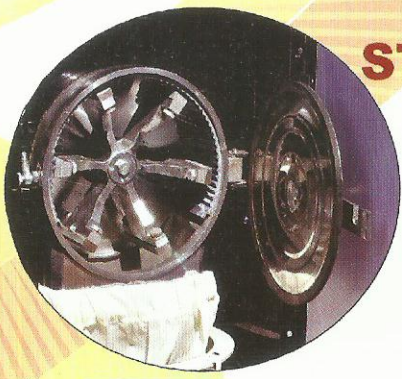

Authorised Dealer :

Manufactured by :
J. J. INDUSTRIES
 Ahmedabad-382415.

FLOUR MILL

AN ISO - 9001-2008 CERTIFIED COMPANY

Savariya™

धरेलु आटा चककी

India's No-1 Quality Products

STONELESS GRINDING